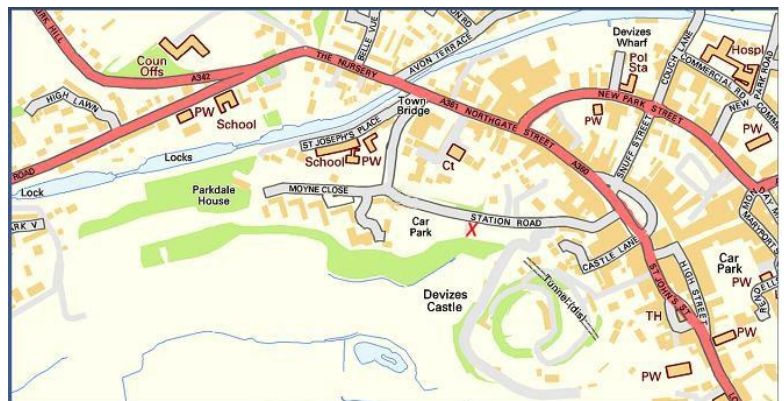

Wiltshire Ballistic Services Ltd

The Ranges, Station Road, Devizes,
Wiltshire SN10 1BZ, England.

Tel: +44 (0)1380 721644 Fax: +44(0)1380 721421
<http://www.wiltshireballistics.co.uk>

From Salisbury

On A 360, Devizes Road, Head west - 1.68 miles (5m 24s)
Pass through 2 roundabouts, remaining on A360
Heading north-west - 22.19 miles (36m 49s)
Keep left to stay on A360 / Long Street
Heading north-west - 0.36 miles (1m 20s)
Turn left on to Station Road
Heading west - 0.23 miles (51s)
Arrive at SN10 1BZ (see detailed map below)

From Swindon

On B4289 / Westcott Place Head south-west - 0.32 miles (1m 34s)
A 4289 - At roundabout, take 2nd exit on to A3102 / Wootton Bassett Road
Heading west - 0.35 miles (1m 7s) Turn left on to Redposts Drive
Heading south - 0.35 miles (1m 6s) Turn left on to road Heading east - 0.43 miles (1m 13s)
Turn left, and then immediately turn right on to Mill Lane Heading south-west - 0.65 miles (1m 45s)
B4005 - Turn left on to B4005 / Wharf Road Heading south-east - 1.25 miles (3m 19s)
A4361 - Turn right on to A4361 / High Street Heading west - 9.04 miles (13m 57s)
A361 - At roundabout, take 2nd exit on to A361 Heading west - 5.72 miles (7m 40s)
A361 - Pass through 3 roundabouts, remaining on A361 Heading south west - 1.94 miles (7m 1s)
Bear left on to Station Road Heading south-west - 0.12 miles (26s)
Arrive at SN10 1BZ (see detailed map below)

Follow Station Road to the Car Park. Drive through the car park to the Railway Tunnel, marked below as Tunnel (dis)

Wiltshire Ballistic Services Ltd t/a Wiltshire Shooting Centre
Registered Office: 4, Ravensquay Business Centre, Cray Avenue, Orpington, Kent BR5 4BQ
Registered in England - No 4050177