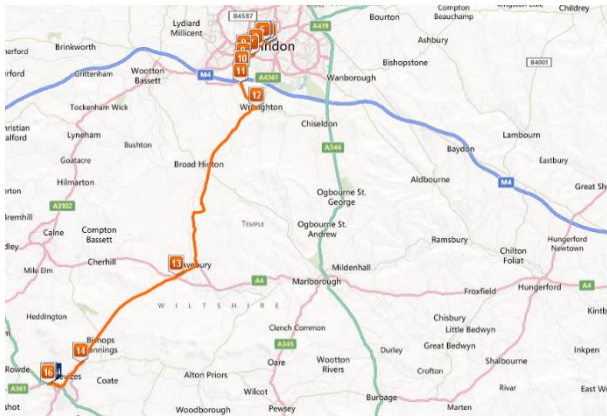

Wiltshire Ballistic Services Ltd

The Ranges, Station Road, Devizes,
Wiltshire SN10 1BZ, England.

Tel: +44 (0)1380 721644 Fax: +44(0)1380 721421
<http://www.wiltshireballistics.co.uk>

From Salisbury

On A 360, Devizes Road, Head west - 1.68 miles (5m 24s)
Pass through 2 roundabouts, remaining on A360
Heading north-west - 22.19 miles (36m 49s)
Keep left to stay on A360 / Long Street
Heading north-west - 0.36 miles (1m 20s)
Turn left on to Station Road
Heading west - 0.23 miles (51s)
Arrive at SN10 1BZ (see detailed map below)

From Swindon

On B4289 / Westcott Place Head south-west - 0.32 miles (1m 34s)
A 4289 - At roundabout, take 2nd exit on to A3102 / Wootton Bassett Road
Heading west - 0.35 miles (1m 7s) Turn left on to Redposts Drive
Heading south - 0.35 miles (1m 6s) Turn left on to road Heading east - 0.43 miles (1m 13s)
Turn left, and then immediately turn right on to Mill Lane Heading south-west - 0.65 miles (1m 45s)
B4005 - Turn left on to B4005 / Wharf Road Heading south-east - 1.25 miles (3m 19s)
A4361 - Turn right on to A4361 / High Street Heading west - 9.04 miles (13m 57s)
A361 - At roundabout, take 2nd exit on to A361 Heading west - 5.72 miles (7m 40s)
A361 - Pass through 3 roundabouts, remaining on A361 Heading south west - 1.94 miles (7m 1s)
Bear left on to Station Road Heading south-west - 0.12 miles (26s)
Arrive at SN10 1BZ (see detailed map below)

Follow Station Road to the Car Park. Drive through the car park to the Railway Tunnel, marked below as Tunnel (dis)

Wiltshire Ballistic Services Ltd t/a Wiltshire Shooting Centre
Registered Office: 4, Ravensquay Business Centre, Cray Avenue, Orpington, Kent BR5 4BQ
Registered in England - No 4050177